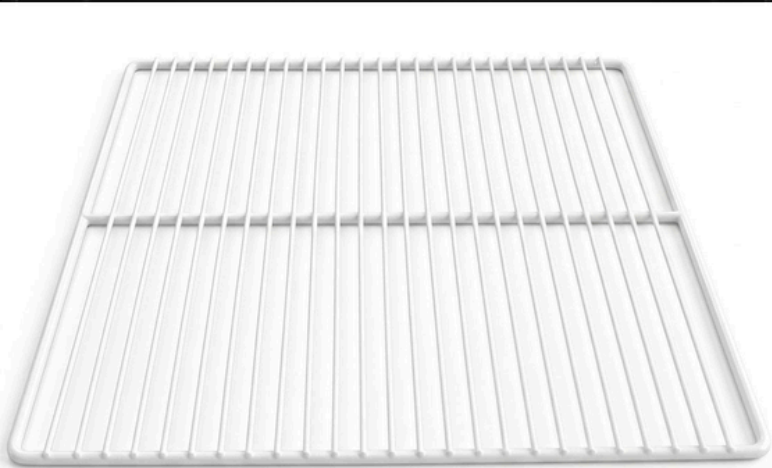

The steel surface is protected against corrosion through plastic coating.

It provides high resistance to water and moisture.

It prevents rust, extending the product's lifespan.

The surface is smooth and easy to clean.

It is resistant to impacts and scratches.

It ensures hygienic and safe use.