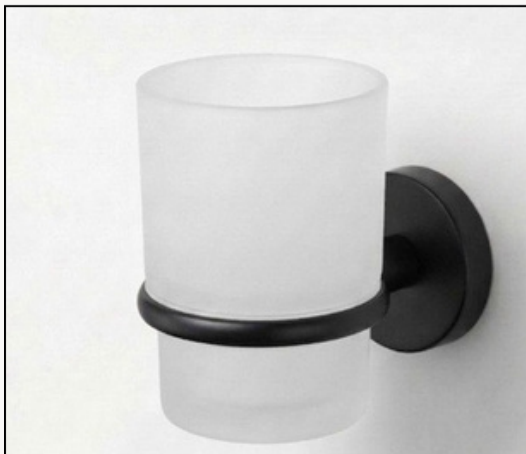

PRODUCT CATALOG

BATHROOM ACCESSORIES BLACK SERIES

DOUBLE HOOK

CODE-112S

BLACK SERIES
CORROSION- RESISTANT
COLOURS-BLACK,GOLD,CHROME

TOOTH BRUSH HOLDER CODE-105S

BLACK SERIES
CORROSION- RESISTANT
COLOURS-BLACK,GOLD,CHROME