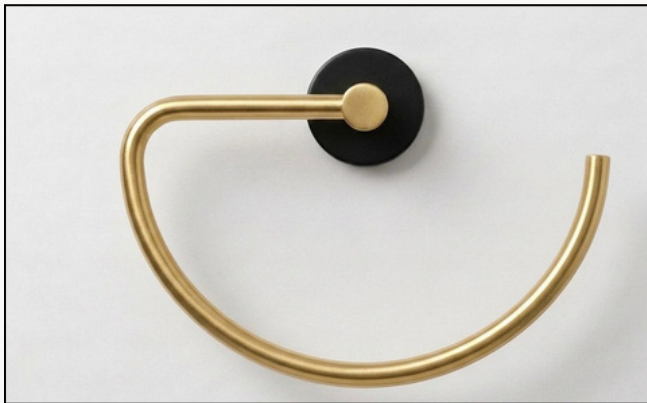

COLOURS-BLACK,GOLD,CHROME

140X40X110MM

PRODUCT CATALOG

BATHROOM ACCESSORIES GOLD SERIES

SQUARE TOWEL BAR

CODE-130AS

GOLD SERIES
CORROSION- RESISTANT
COLOURS-BLACK,GOLD,CHROME
220X40X150MM

TOWEL BAR