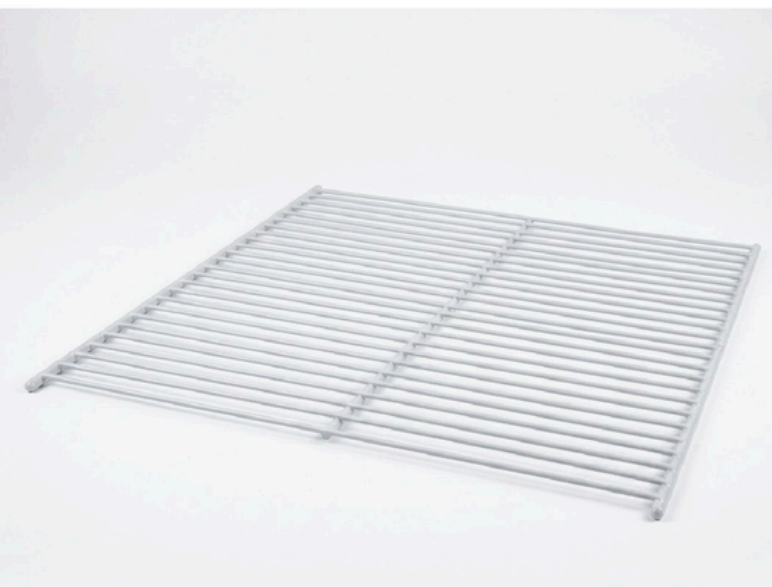

The steel surface is protected against corrosion through plastic coating.

It provides high resistance to water and moisture.

It prevents rust, extending the product's lifespan.

The surface is smooth and easy to clean.

It is resistant to impacts and scratches.

It ensures hygienic and safe use.