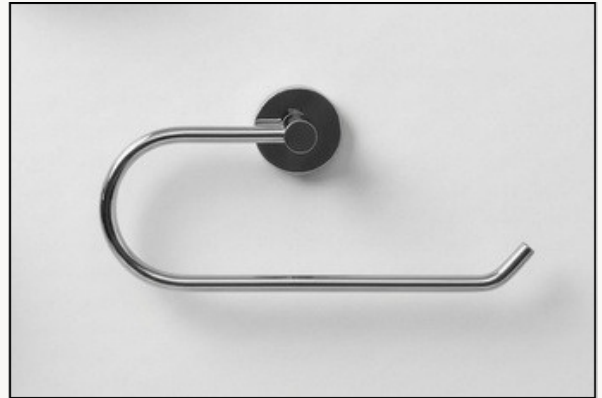

PRODUCT CATALOG

BATHROOM ACCESSORIES CHROME SERIES

TOWEL ROLL HOLDER

CODE-110K

CHROME SERIES
CORROSION- RESISTANT
COLOURS-BLACK,GOLD,CHROME
250X100MM