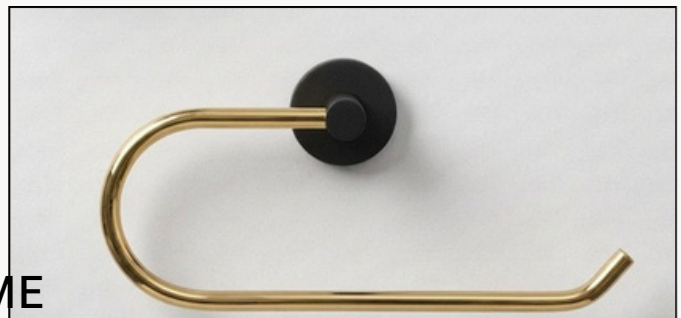

140X40X110MM

TOWEL ROLL HOLDER

CODE-110AS

GOLD SERIES

CORROSION- RESISTANT

COLOURS-BLACK,GOLD,CHROME

250X40X110MM

PRODUCT CATALOG